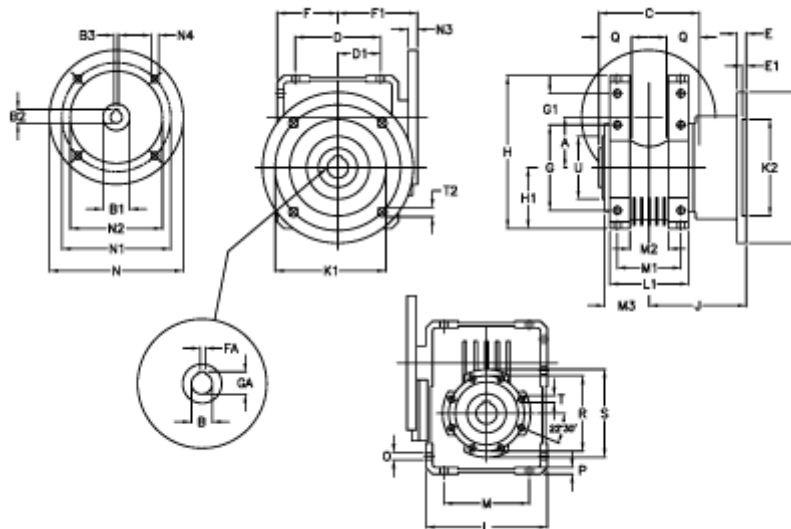

Article number: 392208604643136

Description: Worm Gear with Torque Limiter
W86 L2-UF-46-P80 B14

Measures

A = 86.90	E = 15	H = 245.5	M = 144	N4 = 6,5	U = 110
B = 35	E1 = 6	H1 = 100.0	M1 = 101	O = 11.5	
B1 E7 = 19	F = 100	J = 151.0	M2 = 57	P = 11	
B2 = 21.8	F1 = 128	K = 210	M3 = 65	Q = 45	
B3 H9 = 6	FA = 10	K1 = 176	N = 120	R = 130	
C = 140	G = 144	K2 = 152	N1 = 100	S = 150	
D = 144.0	G1 = 45.5	L = 200	N2 = 80	T = M10x18	
D1 = 72.0	GA = 38.3	L1 = 125	N3 = 7.5	T2 = 12.5	